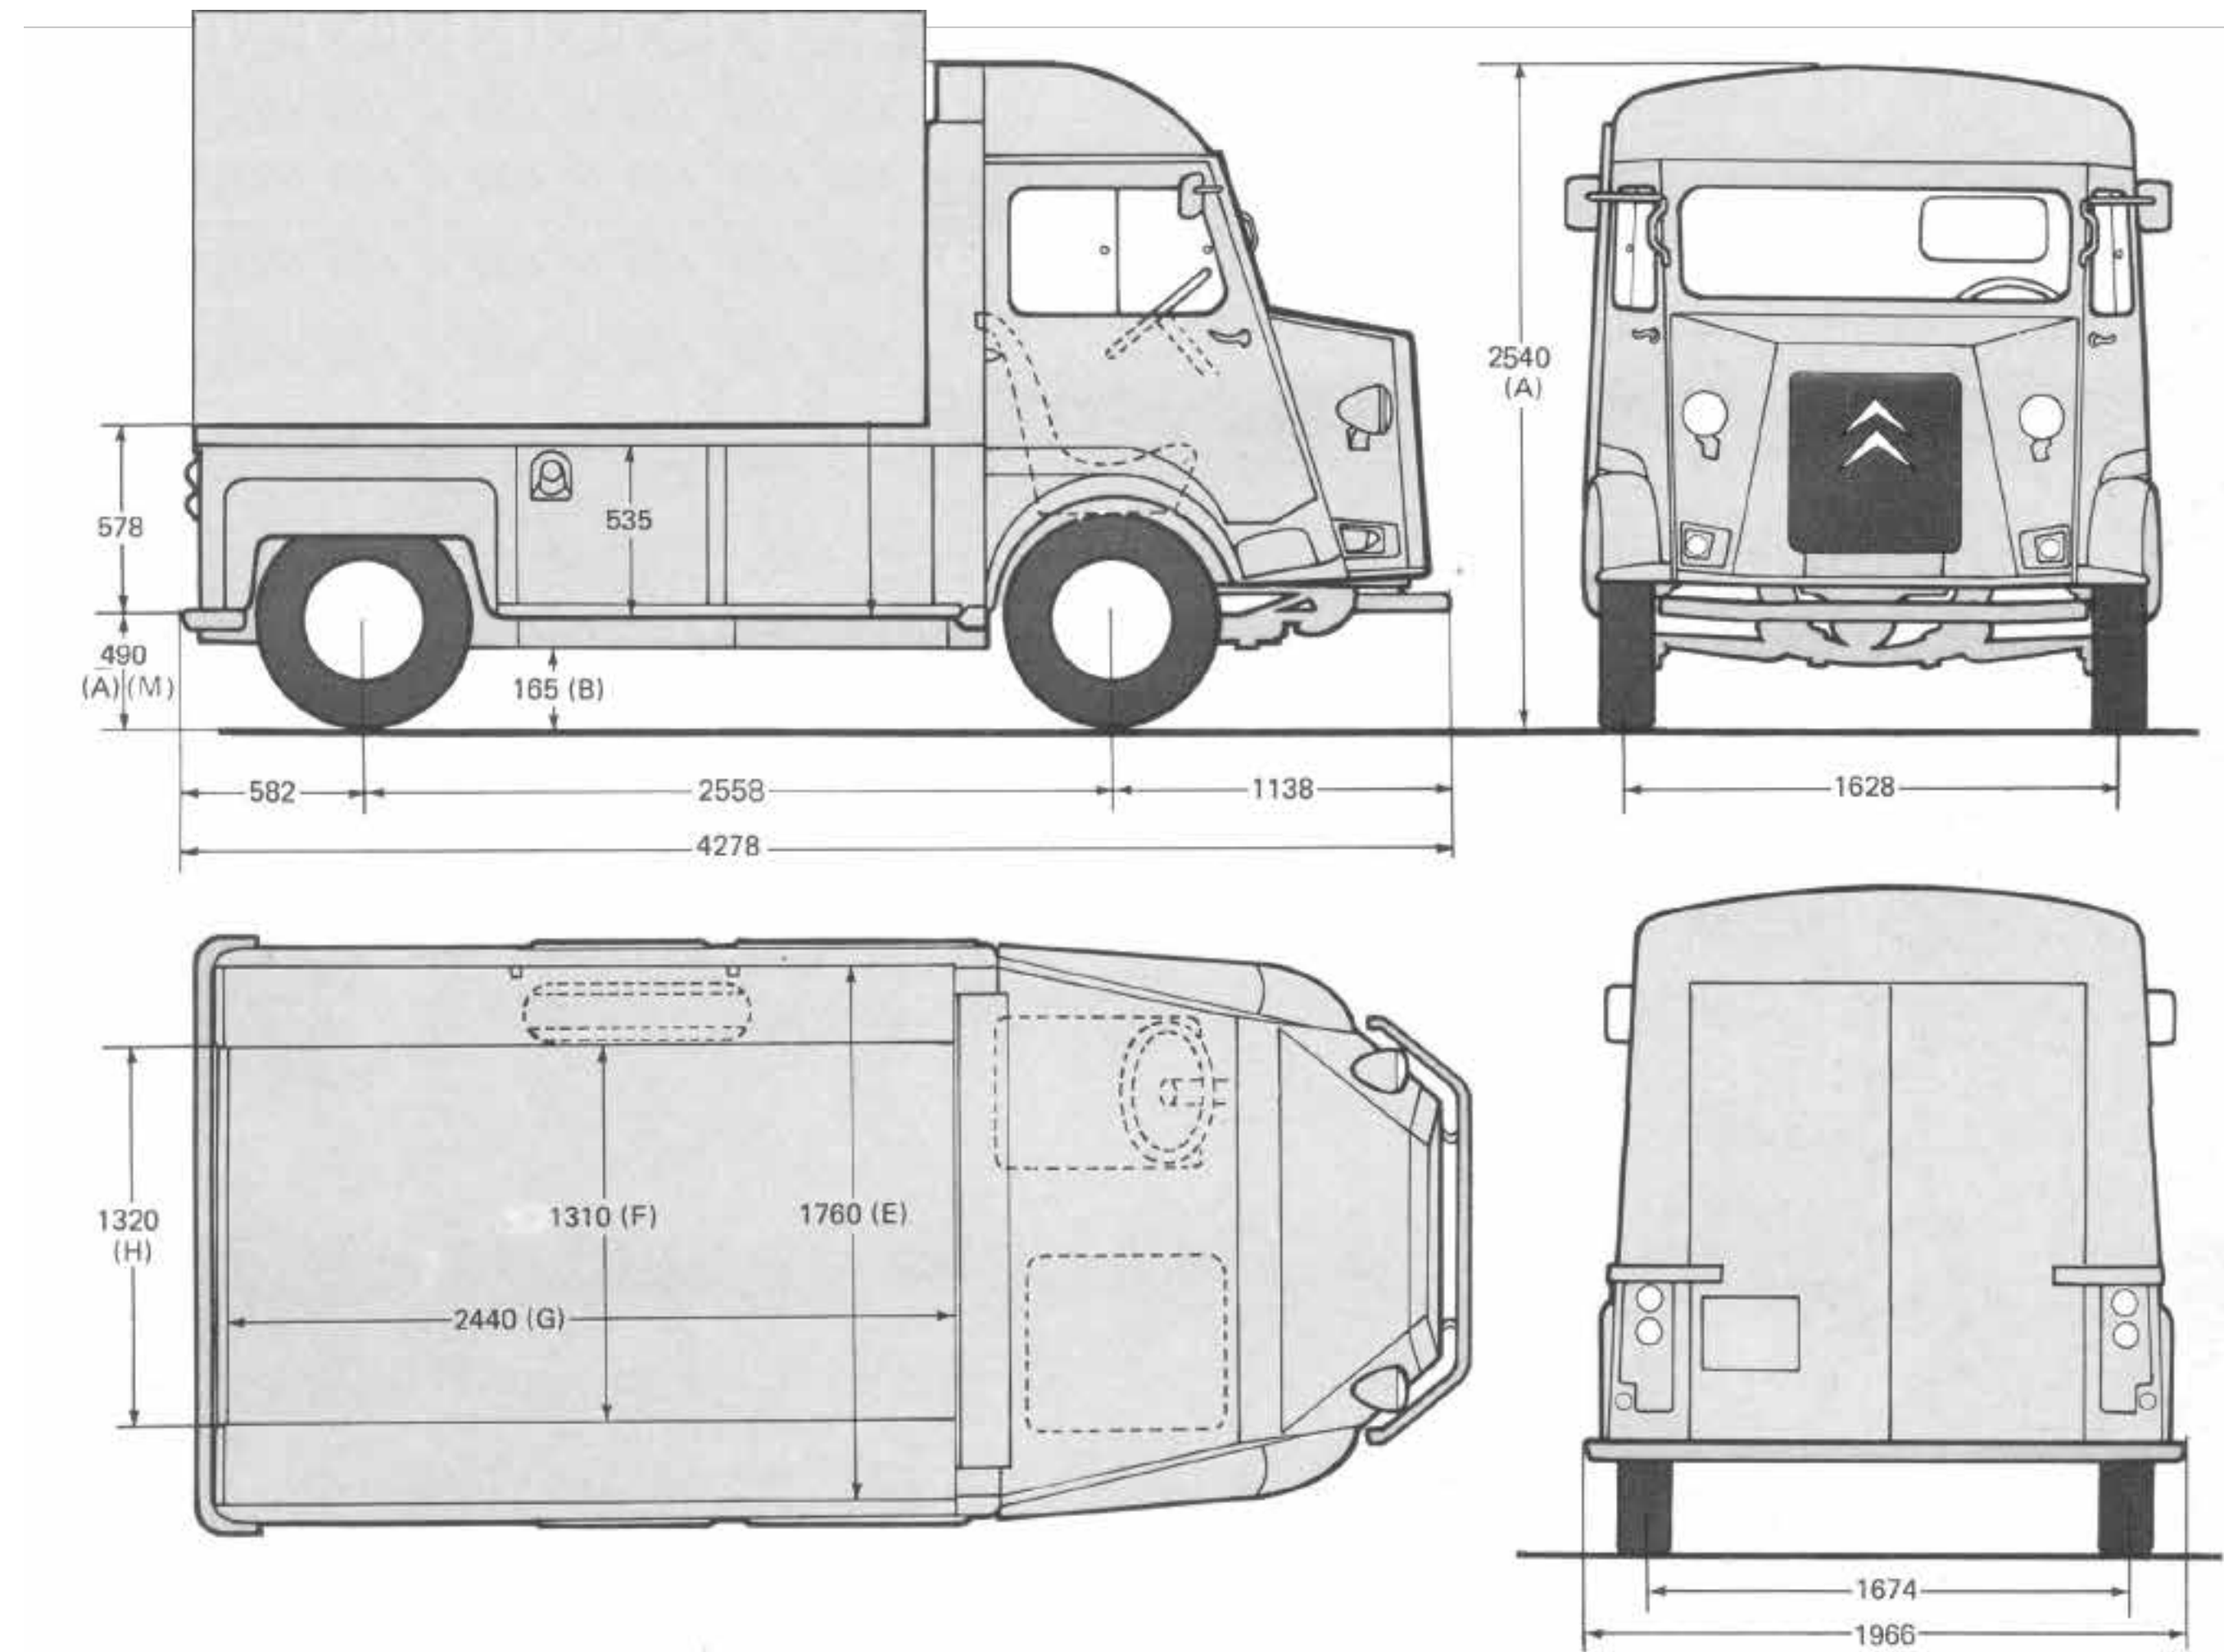

AȘA ARATĂ UN HY.

Duba khaki se deosebește prin simplitate punând astfel la dispoziția utilizatorului întreaga capacitate a acesteia pentru a fi folosită după bunul plac.

Singura limitare pe care o recomandăm este neperforarea tablei. Cu siguranță se pot găsi și alte soluții.